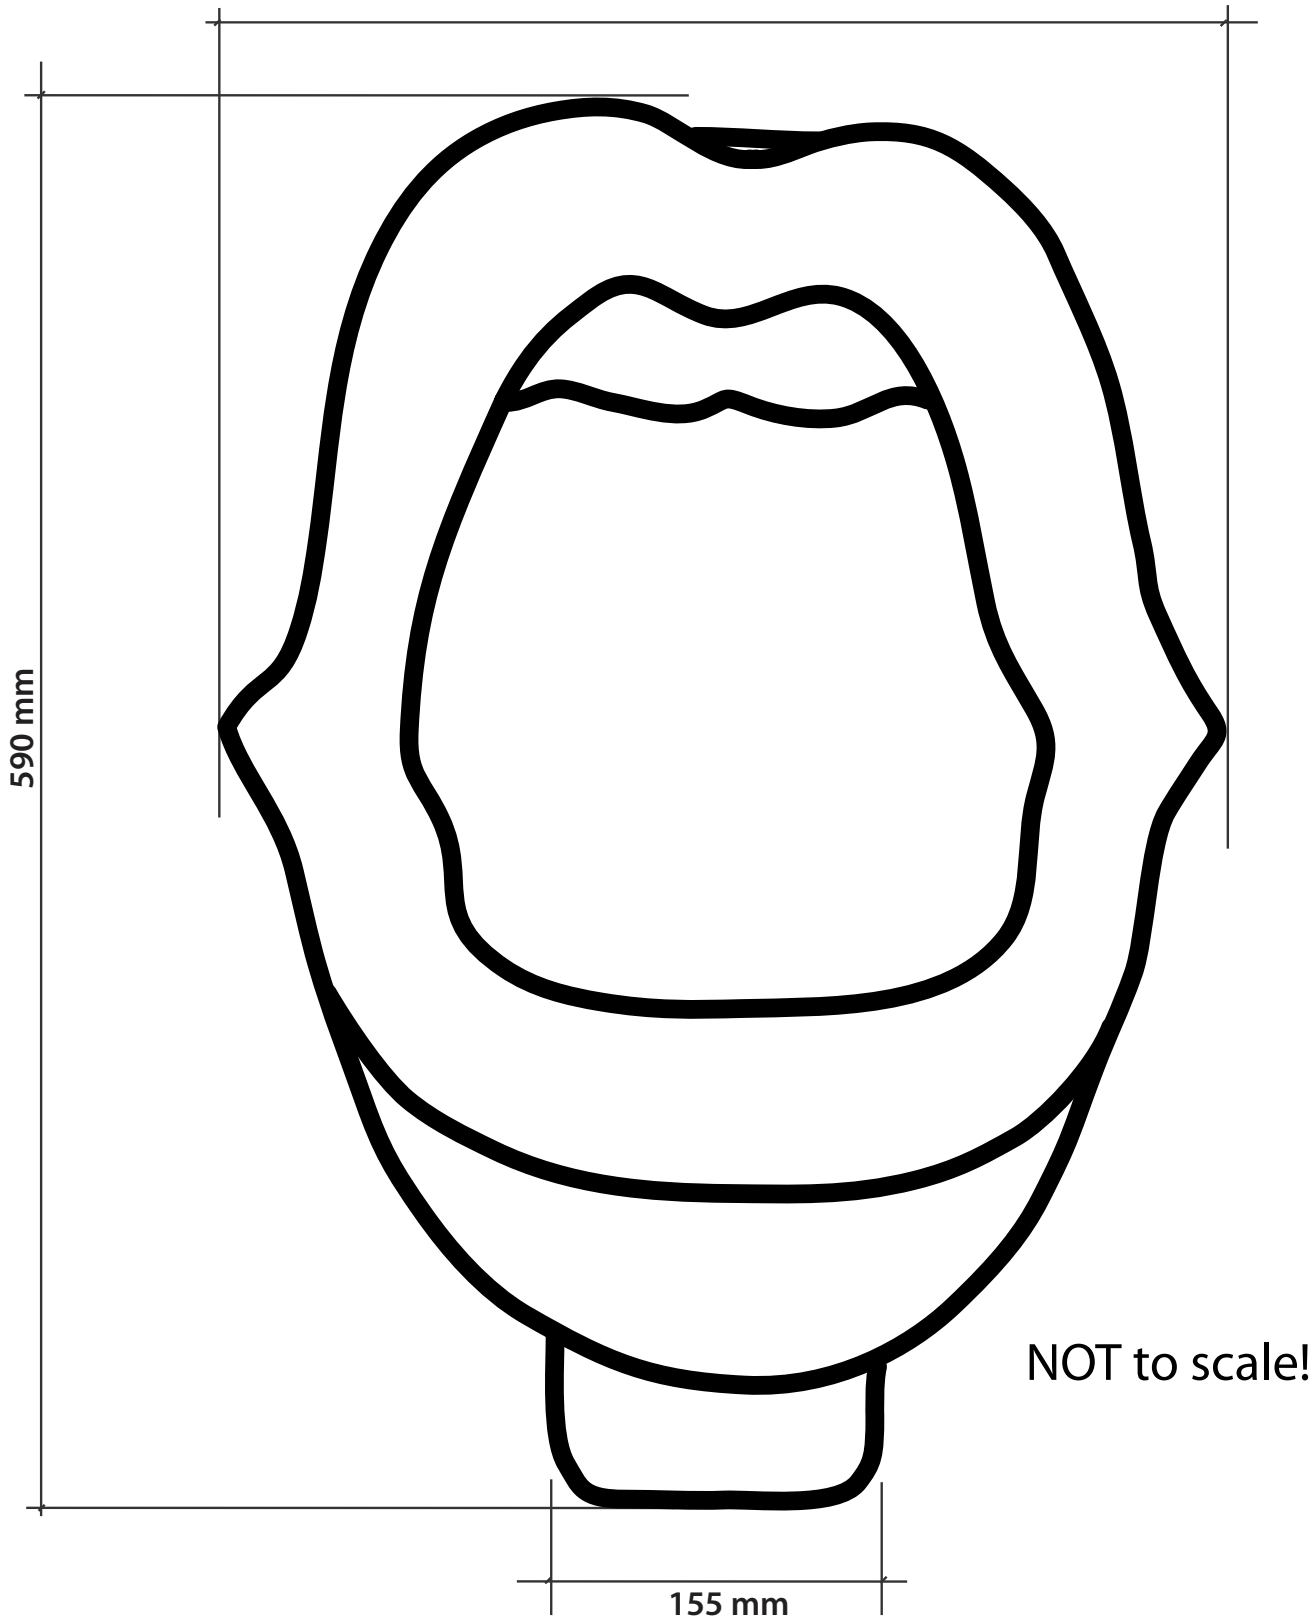

Kisses urinal top-inlet 380 x 425 x 590 mm (wxdxh)

©2001 Bathroom Mania! design by Meike van Schijndel

All important measurements are given, general tolerances are +/- 2 mm unless otherwise specified. These measurements are based on a prototype of the 'Kisses' urinal, are not definite and might be subject to change.

Bathroom Mania!

Kisses urinal top-inlet 380 x 425 x 590 mm (wxdxh)

©2001 Bathroom Mania! design by Meike van Schijndel

All important measurements are given, general tolerances are +/- 2 mm unless otherwise specified. These measurements are based on a prototype of the 'Kisses' urinal, are not definite and might be subject to change.