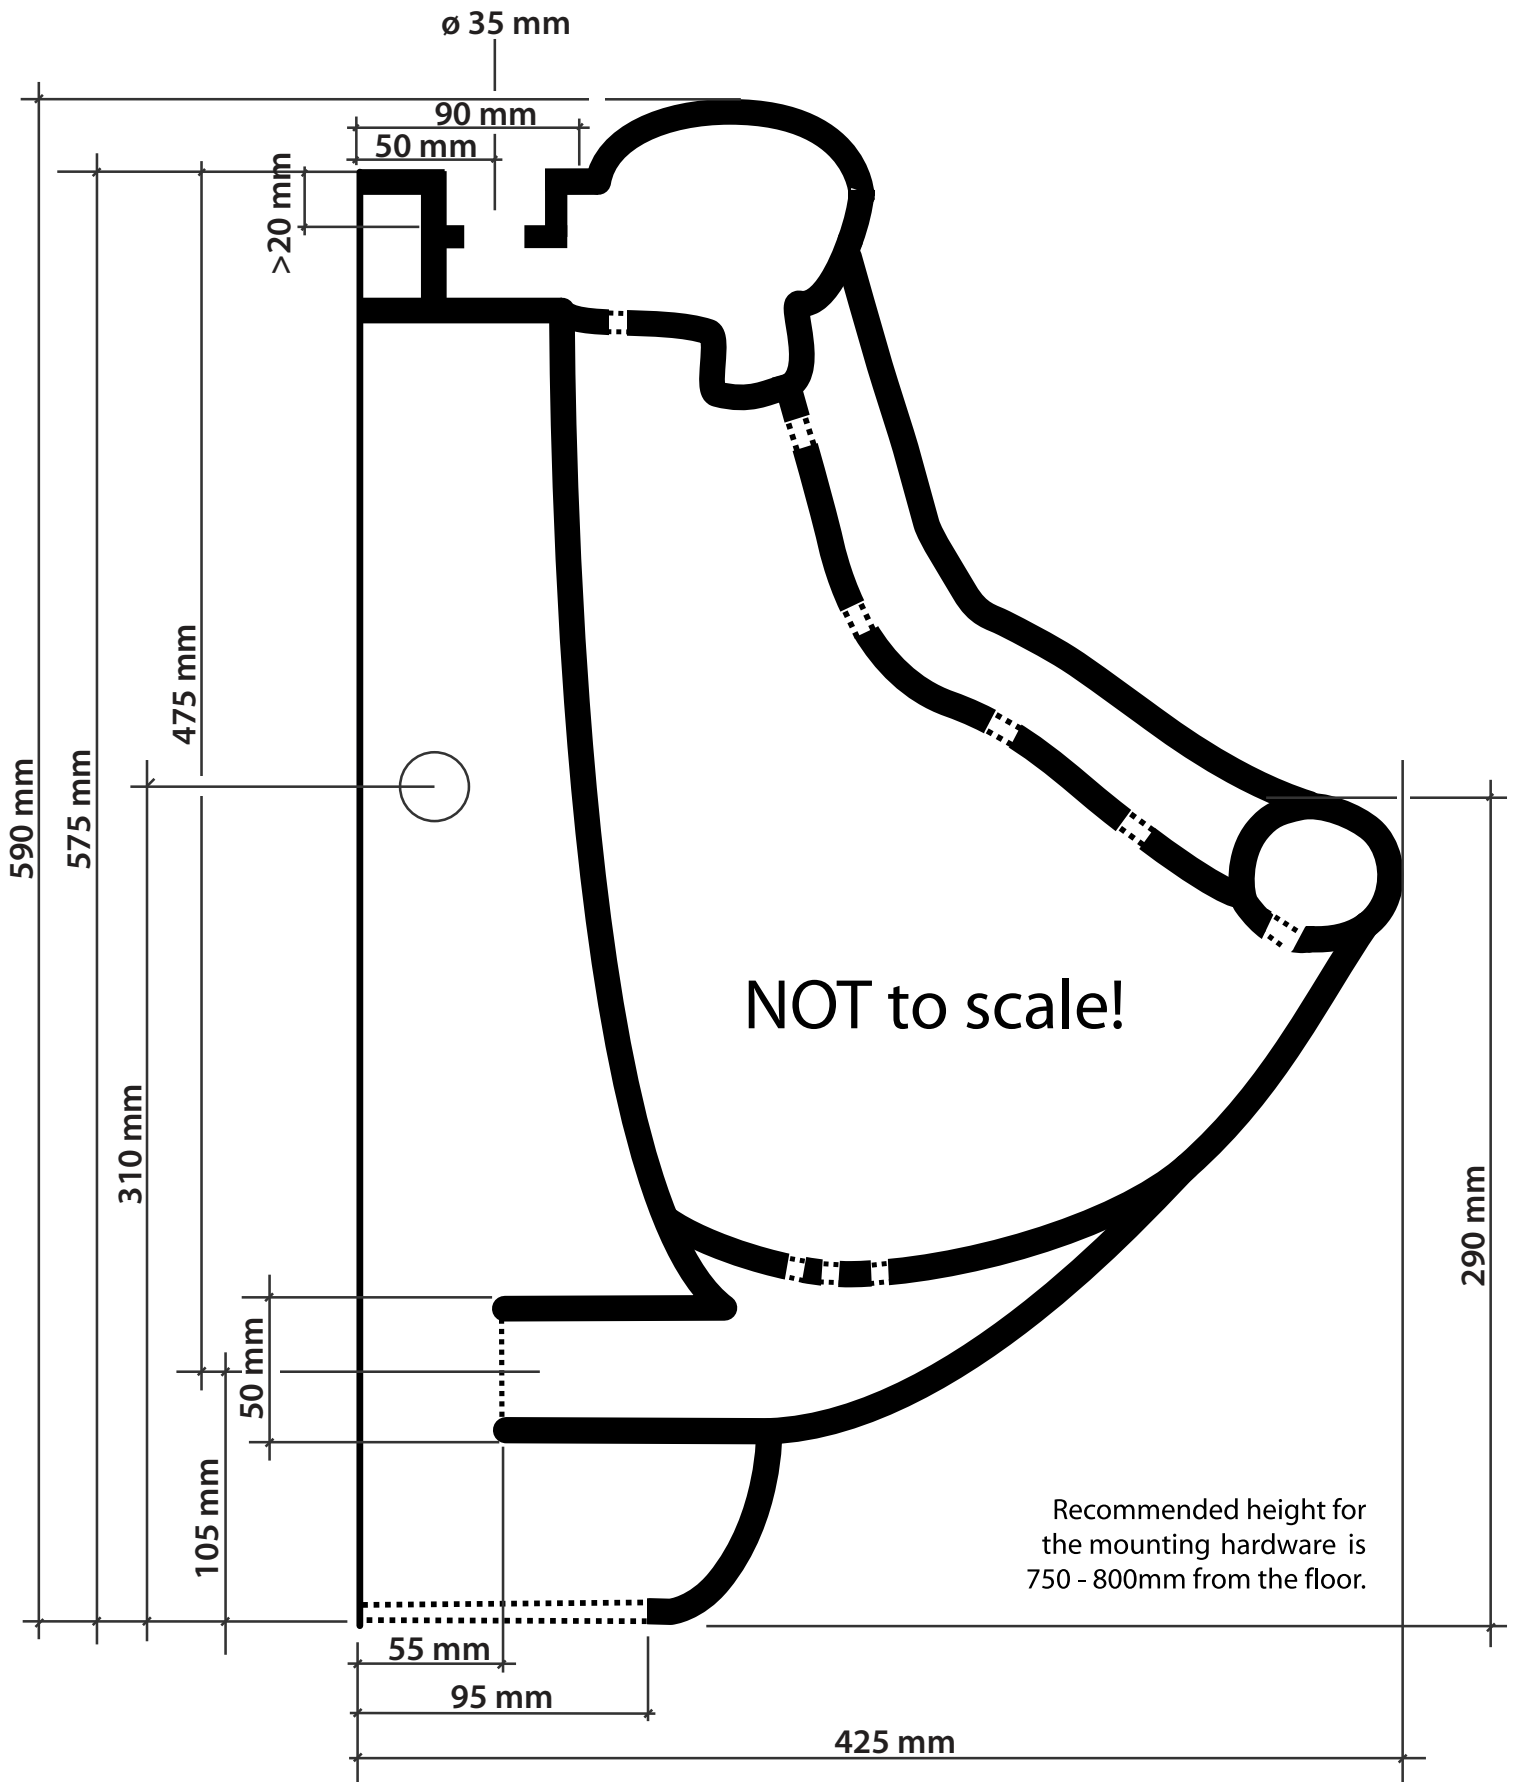

Kisses urinal top-inlet 380 x 425 x 590 mm (wxdxh)

©2001 Bathroom Mania! design by Meike van Schijndel

All important measurements are given, general tolerances are +/- 2 mm unless otherwise specified. These measurements are based on a prototype of the 'Kisses' urinal, are not definite and might be subject to change.

Bathroom Mania!

Kisses urinal top-inlet 380 x 425 x 590 mm (wxdxh)

©2001 Bathroom Mania! design by Meike van Schijndel

All important measurements are given, general tolerances are +/- 2 mm unless otherwise specified. These measurements are based on a prototype of the 'Kisses' urinal, are not definite and might be subject to change.