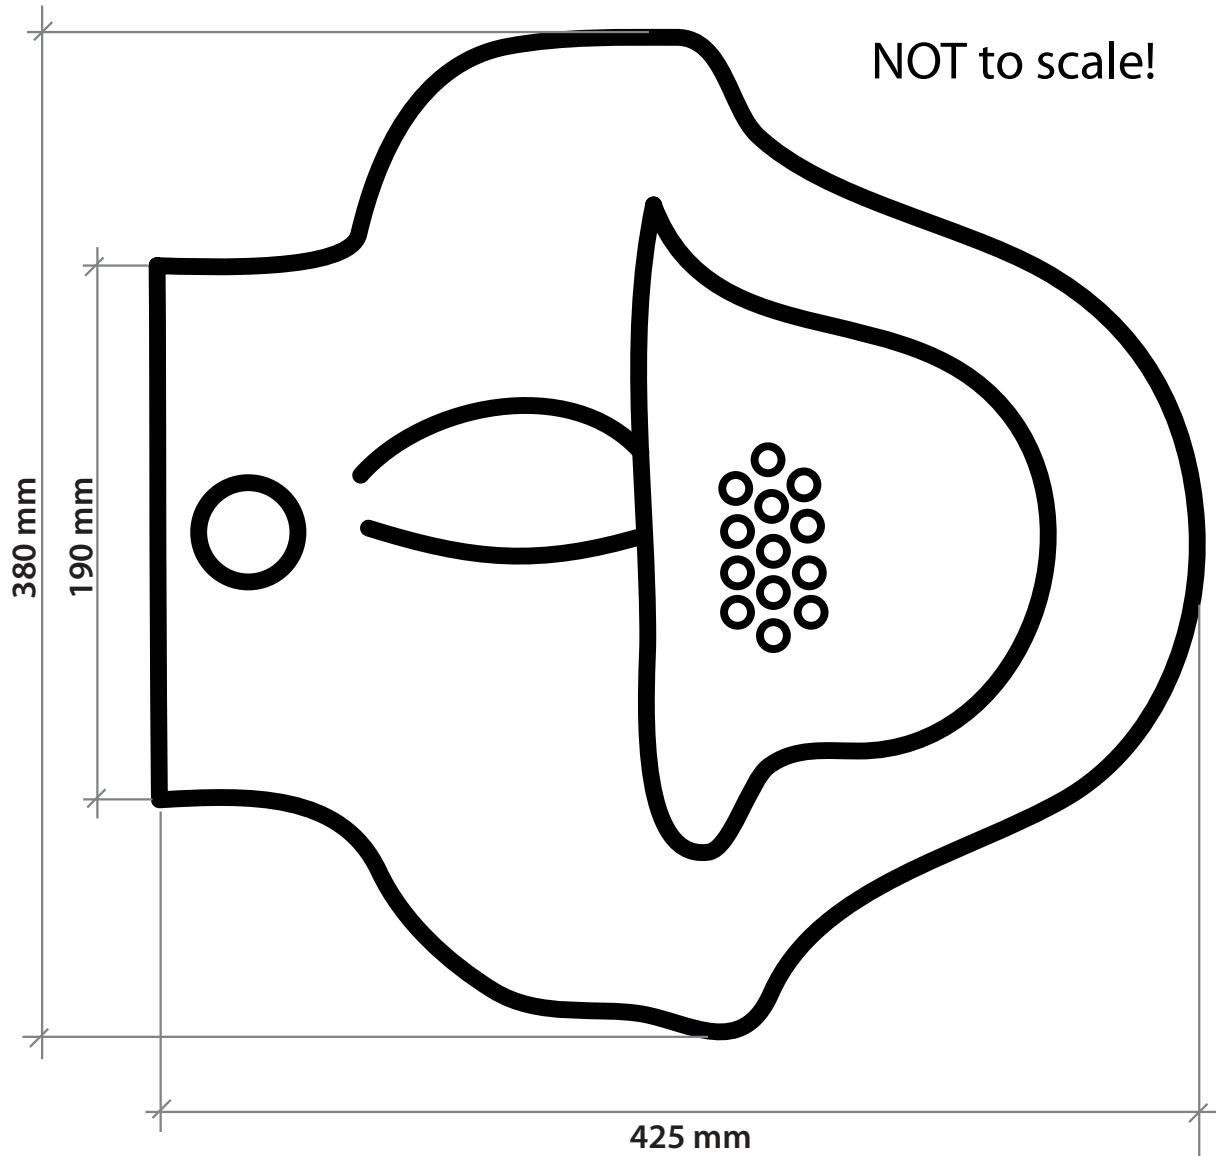

Kisses urinal top-inlet 380 x 425 x 590 mm (wxdxh)

©2001 Bathroom Mania! design by Meike van Schijndel

All important measurements are given, general tolerances are +/- 2 mm unless otherwise specified. These measurements are based on a prototype of the 'Kisses' urinal, are not definite and might be subject to change.

Bathroom Mania!

Kisses urinal top-inlet 380 x 425 x 590 mm (wxdxh)

©2001 Bathroom Mania! design by Meike van Schijndel

All important measurements are given, general tolerances are +/- 2 mm unless otherwise specified. These measurements are based on a prototype of the 'Kisses' urinal, are not definite and might be subject to change.