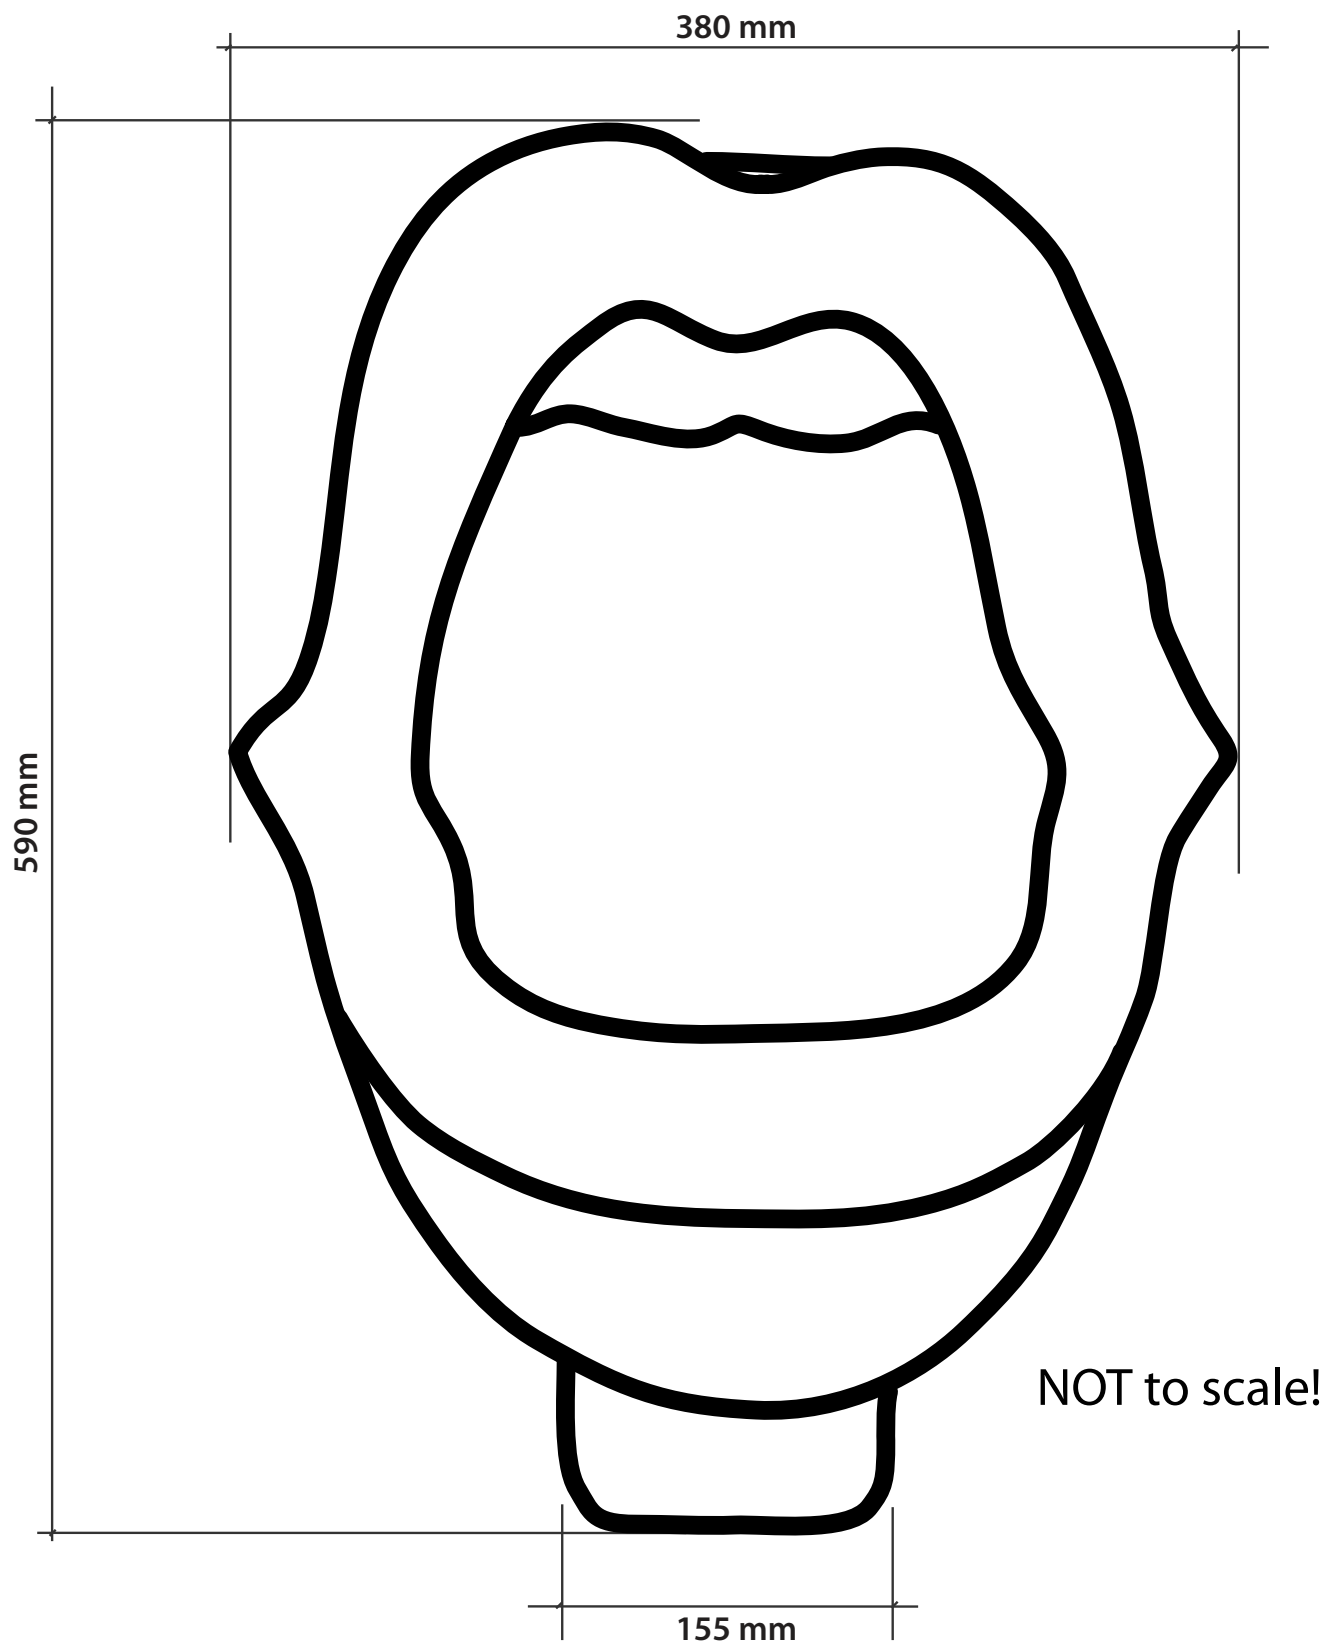

Kisses urinal back-inlet 380 x 425 x 590 mm (wxdxh)

©2001 Bathroom Mania! design by Meike van Schijndel

All important measurements are given, general tolerances are +/- 2 mm unless otherwise specified. These measurements are based on a prototype of the 'Kisses' urinal, are not definite and might be subject to change.

Bathroom Mania!

Kisses urinal 380 x 425 x 590 mm (wxdxh)

©2001 Bathroom Mania! design by Meike van Schijndel

All important measurements are given, general tolerances are +/- 2 mm unless otherwise specified. These measurements are based on a prototype of the 'Kisses' urinal, are not definite and might be subject to change.

Bathroom Mania!

Kisses urinal back-inlet 380 x 425 x 590 mm (wxdxh)

©2001 Bathroom Mania! design by Meike van Schijndel

All important measurements are given,
general tolerances are +/- 2 mm unless otherwise specified.
These measurements are based on a prototype of the 'Kisses' urinal,
are not definite and might be subject to change.