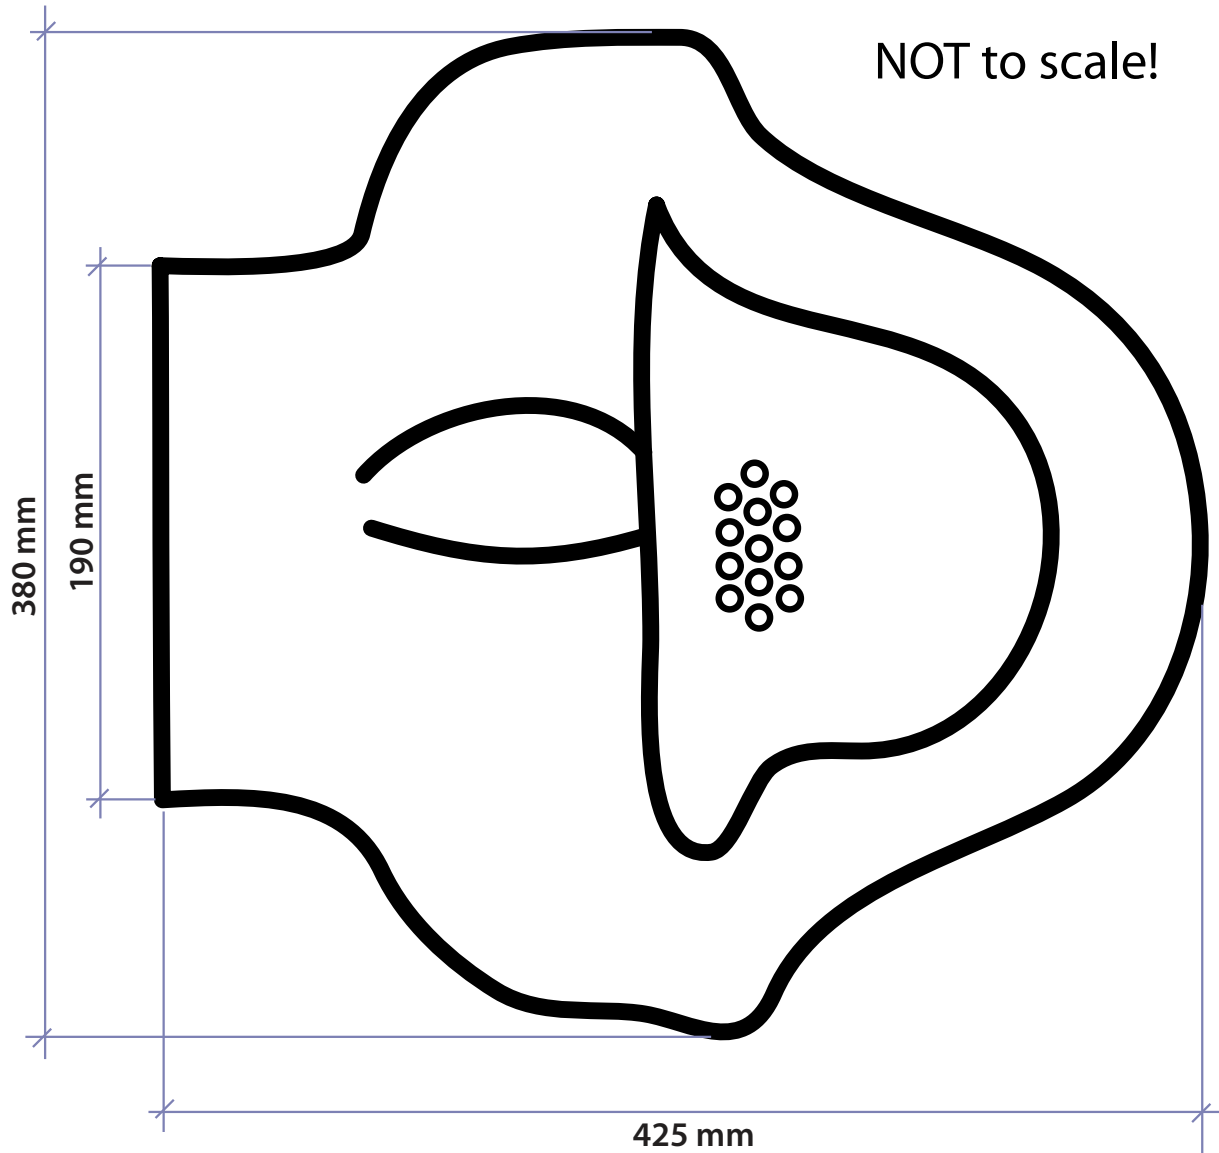

Kisses urinal back-inlet 380 x 425 x 590 mm (wxdxh)

©2001 Bathroom Mania! design by Meike van Schijndel

All important measurements are given, general tolerances are +/- 2 mm unless otherwise specified. These measurements are based on a prototype of the 'Kisses' urinal, are not definite and might be subject to change.

Bathroom Mania!

Kisses urinal 380 x 425 x 590 mm (wxdxh)

©2001 Bathroom Mania! design by Meike van Schijndel

All important measurements are given, general tolerances are +/- 2 mm unless otherwise specified. These measurements are based on a prototype of the 'Kisses' urinal, are not definite and might be subject to change.

Bathroom Mania!

Kisses urinal back-inlet 380 x 425 x 590 mm (wxdxh)

©2001 Bathroom Mania! design by Meike van Schijndel

All important measurements are given,
general tolerances are +/- 2 mm unless otherwise specified.
These measurements are based on a prototype of the 'Kisses' urinal,
are not definite and might be subject to change.