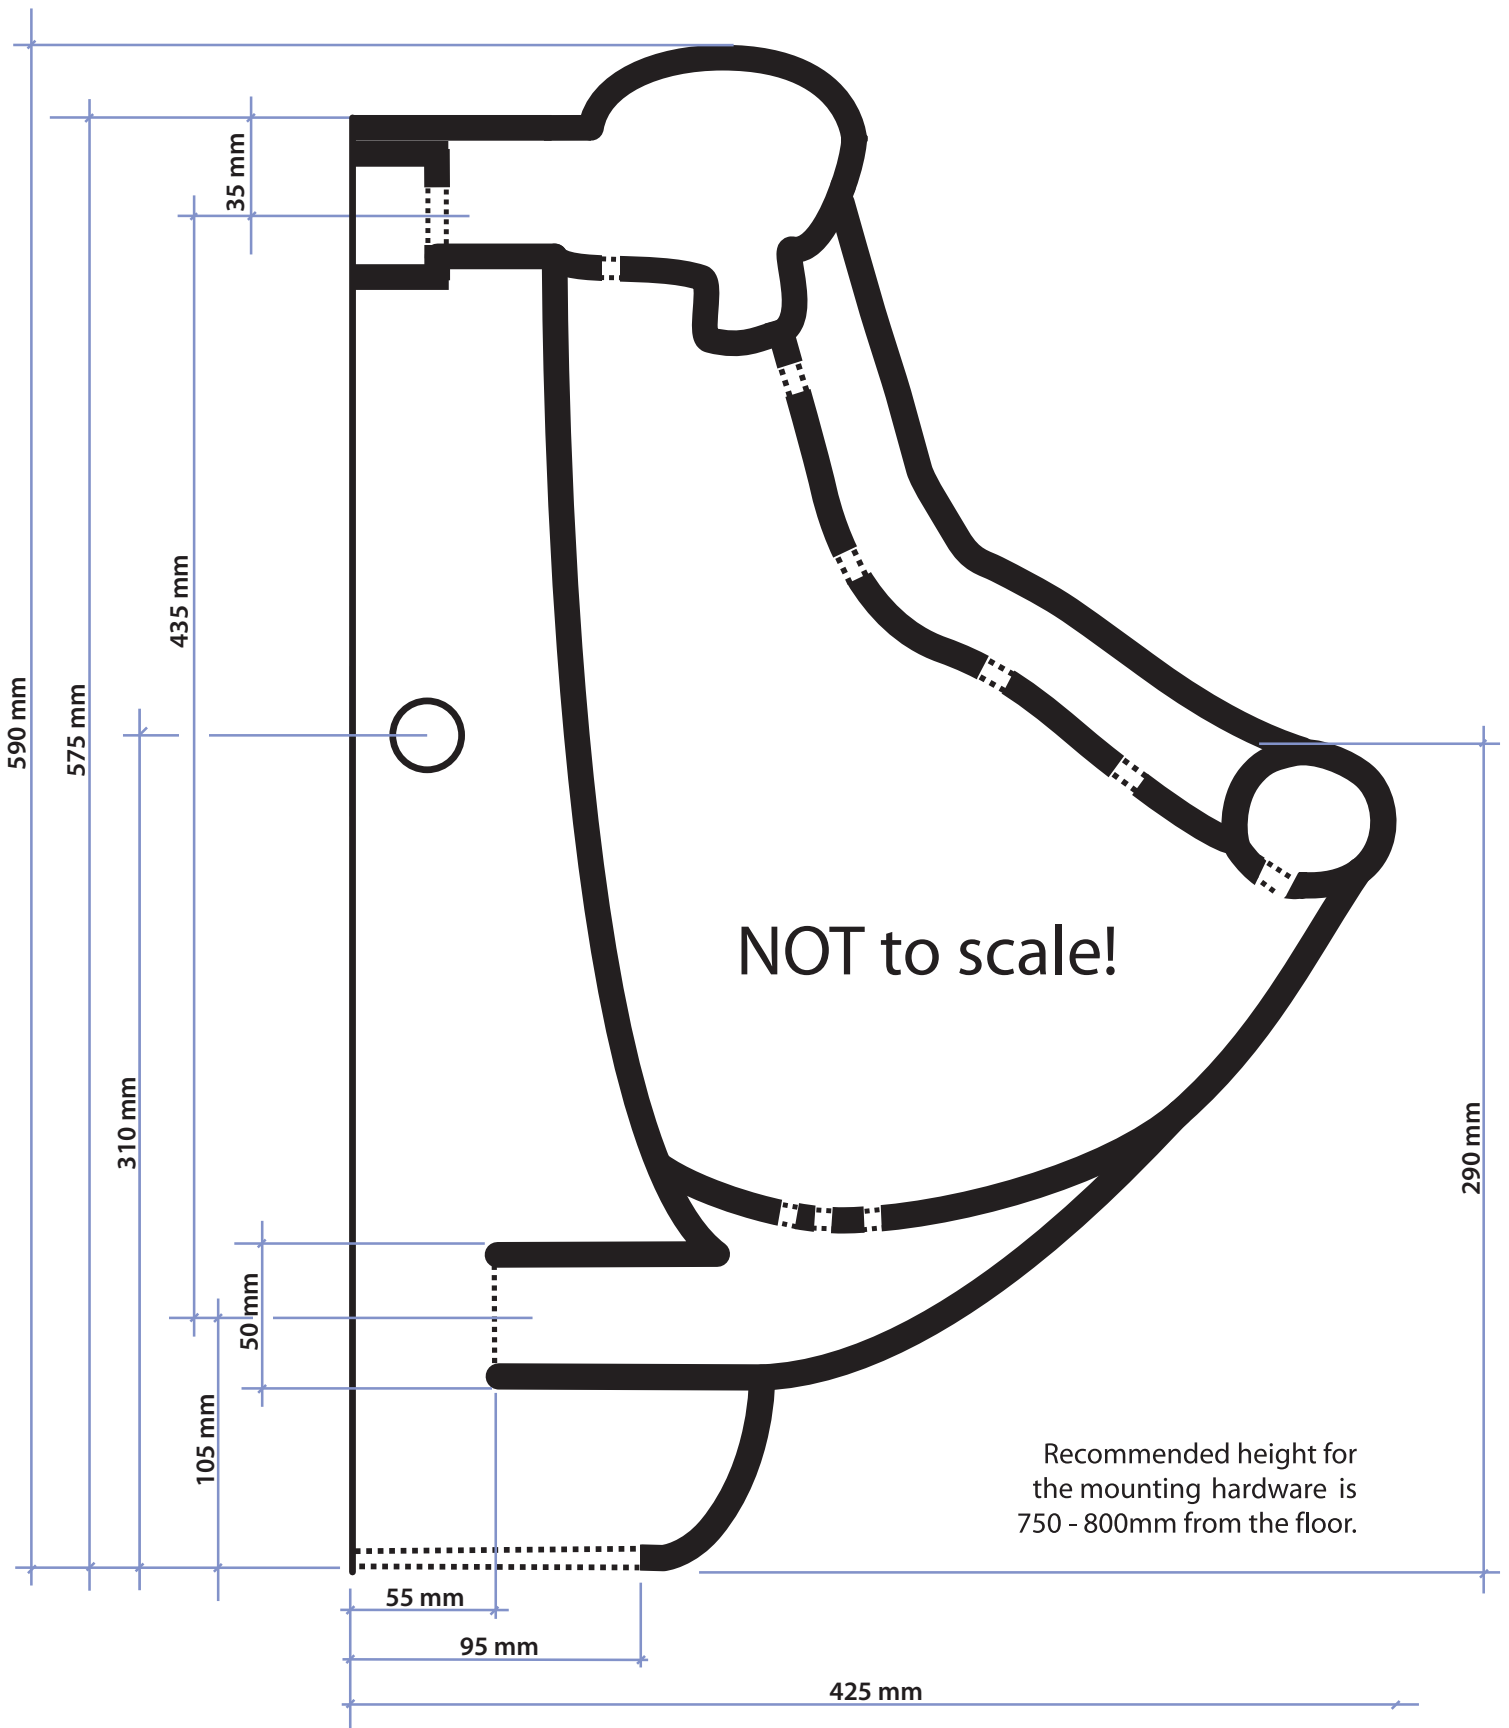

Kisses urinal back-inlet 380 x 425 x 590 mm (wxdxh)

©2001 Bathroom Mania! design by Meike van Schijndel

All important measurements are given, general tolerances are +/- 2 mm unless otherwise specified. These measurements are based on a prototype of the 'Kisses' urinal, are not definite and might be subject to change.

Bathroom Mania!

Kisses urinal 380 x 425 x 590 mm (wxdxh)

©2001 Bathroom Mania! design by Meike van Schijndel

All important measurements are given, general tolerances are +/- 2 mm unless otherwise specified. These measurements are based on a prototype of the 'Kisses' urinal, are not definite and might be subject to change.

Bathroom Mania!

Kisses urinal back-inlet 380 x 425 x 590 mm (wxdxh)

©2001 Bathroom Mania! design by Meike van Schijndel

All important measurements are given,
general tolerances are +/- 2 mm unless otherwise specified.
These measurements are based on a prototype of the 'Kisses' urinal,
are not definite and might be subject to change.