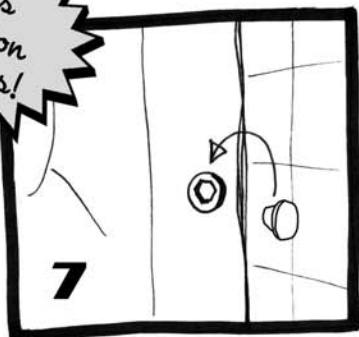

# HOW TO...

*Kisses  
installation  
instructions!*

**Bathroom Mania!**

# KISSES 'T' INSTALLATION KIT...

*Drawings  
not to  
scale!*

## KISSES urinal TOP-INLET

China Porcelain urinal with top-inlet (KT).  
380 x 420 x 590mm (bxdxh)

Recommended height for the mounting  
hardware ± 700 - 800mm from the floor.

Installation possible to most European  
flushing systems and concealed siphonic  
urinal traps.

# KISSES urinal BACK-INLET

China Porcelain urinal with back-inlet (KB)  
380 x 420 x 590mm (bxdxh)

Recommended high for the mounting hardware  $\pm 700 - 800$ mm from the floor.

Installation possible to most European flushing systems and concealed siphonic urinal traps.