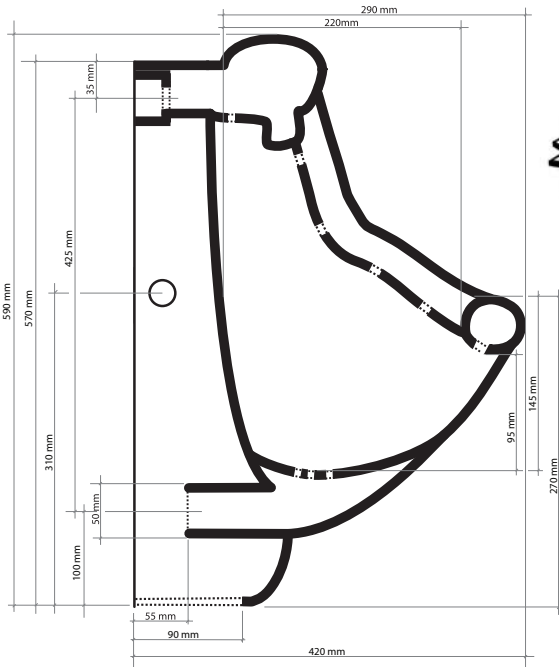

## KISSES urinal TOP-INLET

China Porcelain urinal with top-inlet (KT).  
380 x 420 x 590mm (bxdxh)

Recommended height for the mounting  
hardware ± 700 - 800mm from the floor.

Installation possible to most European  
flushing systems and concealed siphonic  
urinal traps.

# KISSES urinal BACK-INLET

China Porcelain urinal with back-inlet (KB)  
380 x 420 x 590mm (bxdxh)

Recommended high for the mounting hardware  $\pm 700 - 800$ mm from the floor.

Installation possible to most European flushing systems and concealed siphonic urinal traps.

*Drawings not to scale!*