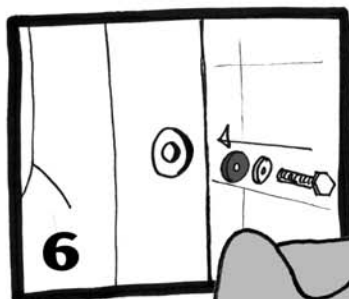

# HOW TO...

*Kisses  
installation  
instructions!*

**Bathroom Mania!**

# KISSES 'T' INSTALLATION KIT...

*Drawings  
not to  
scale!*

## KISSES urinal TOP-INLET

China Porcelain urinal with top-inlet (KT).  
380 x 420 x 590mm (bxdxh)

Recommended height for the mounting  
hardware ± 700 - 800mm from the floor.

Installation possible to most European  
flushing systems and concealed siphonic  
urinal traps.

# KISSES urinal BACK-INLET

China Porcelain urinal with back-inlet (KB)  
380 x 420 x 590mm (bxdxh)

Recommended high for the mounting hardware  $\pm 700 - 800$ mm from the floor.

Installation possible to most European flushing systems and concealed siphonic urinal traps.