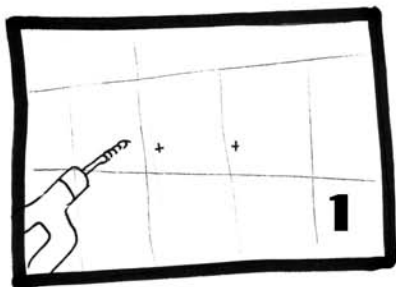

HOW TO...

*Kisses
installation
instructions!*

Bathroom Mania!