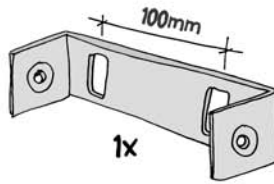

KISSES 'T' INSTALLATION KIT...

*Drawings
not to
scale!*

KISSES urinal TOP-INLET

China Porcelain urinal with top-inlet (KT).
380 x 420 x 590mm (bxdxh)

Recommended height for the mounting
hardware ± 700 - 800mm from the floor.

Installation possible to most European
flushing systems and concealed siphonic
urinal traps.