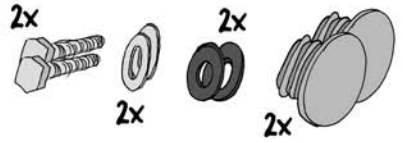

# KISSES 'T' INSTALLATION KIT...

*Drawings  
not to  
scale!*

## KISSES urinal TOP-INLET

China Porcelain urinal with top-inlet (KT).  
380 x 420 x 590mm (bxdxh)

Recommended height for the mounting  
hardware ± 700 - 800mm from the floor.

Installation possible to most European  
flushing systems and concealed siphonic  
urinal traps.

# KISSES urinal BACK-INLET

China Porcelain urinal with back-inlet (KB)  
380 x 420 x 590mm (bxdxh)

Recommended high for the mounting hardware  $\pm 700 - 800$ mm from the floor.

Installation possible to most European flushing systems and concealed siphonic urinal traps.