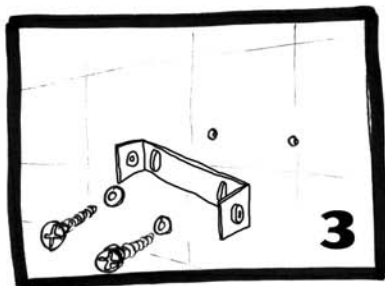

# HOW TO...

*Kisses  
installation  
instructions!*

**Bathroom Mania!**

# KISSES 'T' INSTALLATION KIT...

*Drawings  
not to  
scale!*

## KISSES urinal TOP-INLET

China Porcelain urinal with top-inlet (KT).  
380 x 420 x 590mm (bxdxh)

Recommended height for the mounting  
hardware ± 700 - 800mm from the floor.

Installation possible to most European  
flushing systems and concealed siphonic  
urinal traps.