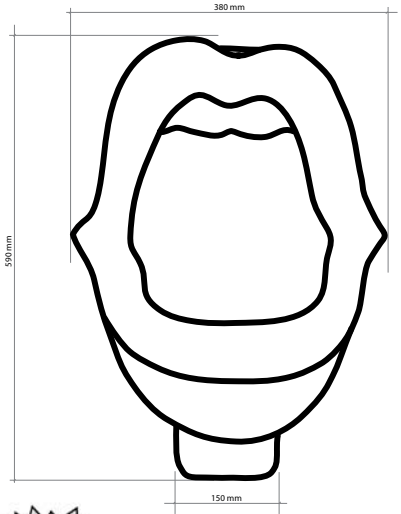

## KISSES urinal TOP-INLET

China Porcelain urinal with top-inlet (KT).  
380 x 420 x 590mm (bxdxh)

Recommended height for the mounting  
hardware ± 700 - 800mm from the floor.

Installation possible to most European  
flushing systems and concealed siphonic  
urinal traps.

# KISSES urinal BACK-INLET

China Porcelain urinal with back-inlet (KB)  
380 x 420 x 590mm (bxdxh)

Recommended high for the mounting hardware  $\pm 700 - 800$ mm from the floor.

Installation possible to most European flushing systems and concealed siphonic urinal traps.

*Drawings not to scale!*