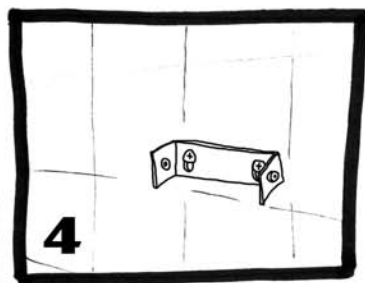

HOW TO...

*Kisses
installation
instructions!*

Bathroom Mania!