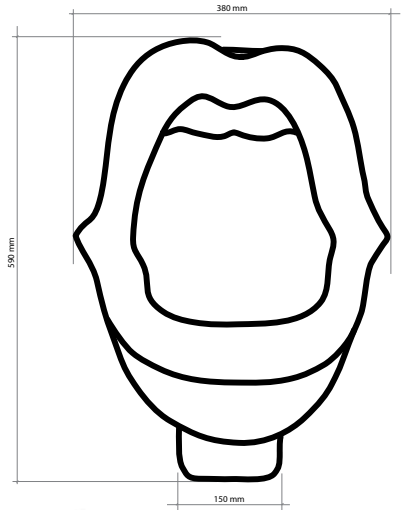

KISSES 'T' INSTALLATION KIT...

*Drawings
not to
scale!*

KISSES urinal TOP-INLET

China Porcelain urinal with top-inlet (KT).
380 x 420 x 590mm (bxdxh)

Recommended height for the mounting
hardware ± 700 - 800mm from the floor.

Installation possible to most European
flushing systems and concealed siphonic
urinal traps.