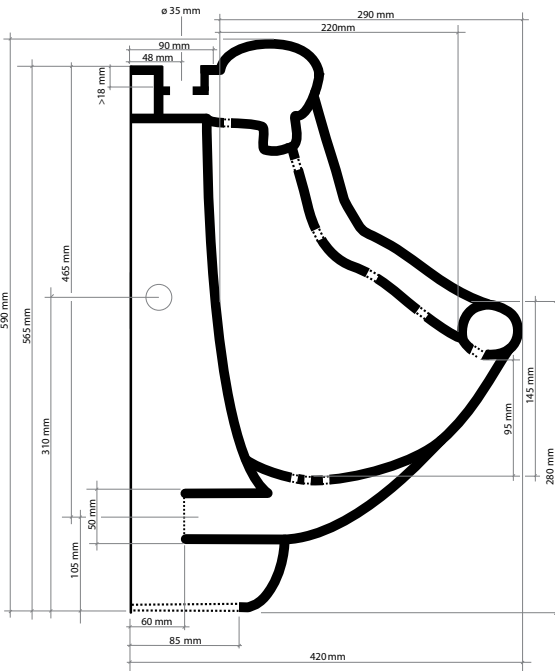

# HOW TO...

*Kisses  
installation  
instructions!*

**Bathroom Mania!**

# KISSES 'T' INSTALLATION KIT...

*Drawings  
not to  
scale!*

## KISSES urinal TOP-INLET

China Porcelain urinal with top-inlet (KT).  
380 x 420 x 590mm (bxdxh)

Recommended height for the mounting  
hardware ± 700 - 800mm from the floor.

Installation possible to most European  
flushing systems and concealed siphonic  
urinal traps.

# KISSES urinal BACK-INLET

China Porcelain urinal with back-inlet (KB)  
380 x 420 x 590mm (bxdxh)

Recommended high for the mounting hardware  $\pm 700 - 800$ mm from the floor.

Installation possible to most European flushing systems and concealed siphonic urinal traps.