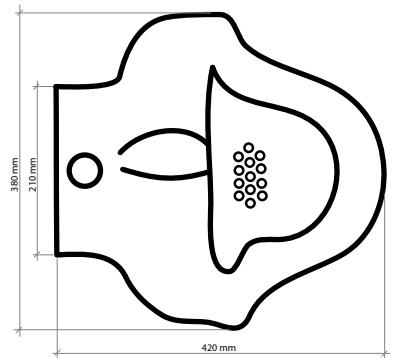

# KISSES 'T' INSTALLATION KIT...

*Drawings  
not to  
scale!*

## KISSES urinal TOP-INLET

China Porcelain urinal with top-inlet (KT).  
380 x 420 x 590mm (bxdxh)

Recommended height for the mounting  
hardware ± 700 - 800mm from the floor.

Installation possible to most European  
flushing systems and concealed siphonic  
urinal traps.

# KISSES urinal BACK-INLET

China Porcelain urinal with back-inlet (KB)  
380 x 420 x 590mm (bxdxh)

Recommended high for the mounting hardware  $\pm 700 - 800$ mm from the floor.

Installation possible to most European flushing systems and concealed siphonic urinal traps.