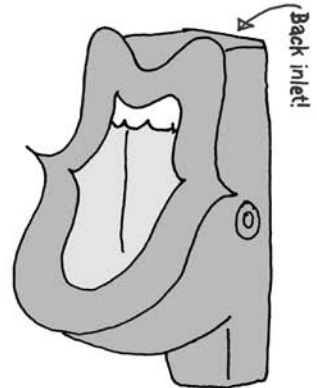

KISSES 'B' INSTALLATION KIT ...