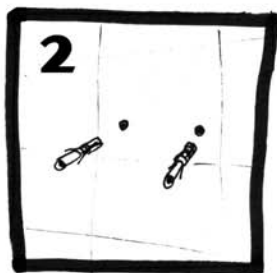

# HOW TO...

*Kisses  
installation  
instructions!*

**Bathroom Mania!**

# KISSES 'T' INSTALLATION KIT...

*Drawings  
not to  
scale!*

## KISSES urinal TOP-INLET

China Porcelain urinal with top-inlet (KT).  
380 x 420 x 590mm (bxdxh)

Recommended height for the mounting  
hardware ± 700 - 800mm from the floor.

Installation possible to most European  
flushing systems and concealed siphonic  
urinal traps.

# KISSES urinal BACK-INLET

China Porcelain urinal with back-inlet (KB)  
380 x 420 x 590mm (bxdxh)

Recommended high for the mounting hardware  $\pm 700 - 800$ mm from the floor.

Installation possible to most European flushing systems and concealed siphonic urinal traps.