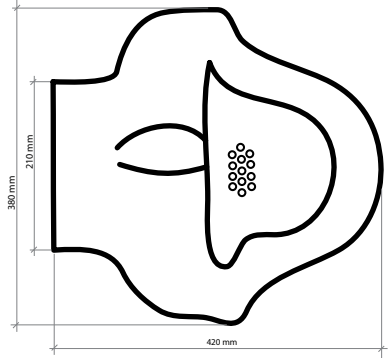

## KISSES urinal TOP-INLET

China Porcelain urinal with top-inlet (KT).  
380 x 420 x 590mm (bxdxh)

Recommended height for the mounting  
hardware ± 700 - 800mm from the floor.

Installation possible to most European  
flushing systems and concealed siphonic  
urinal traps.

# KISSES urinal BACK-INLET

China Porcelain urinal with back-inlet (KB)  
380 x 420 x 590mm (bxdxh)

Recommended high for the mounting hardware  $\pm 700 - 800$ mm from the floor.

Installation possible to most European flushing systems and concealed siphonic urinal traps.

*Drawings not to scale!*