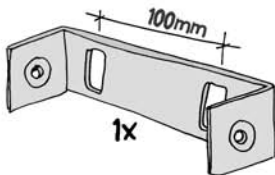

KISSES 'B' INSTALLATION KIT ...