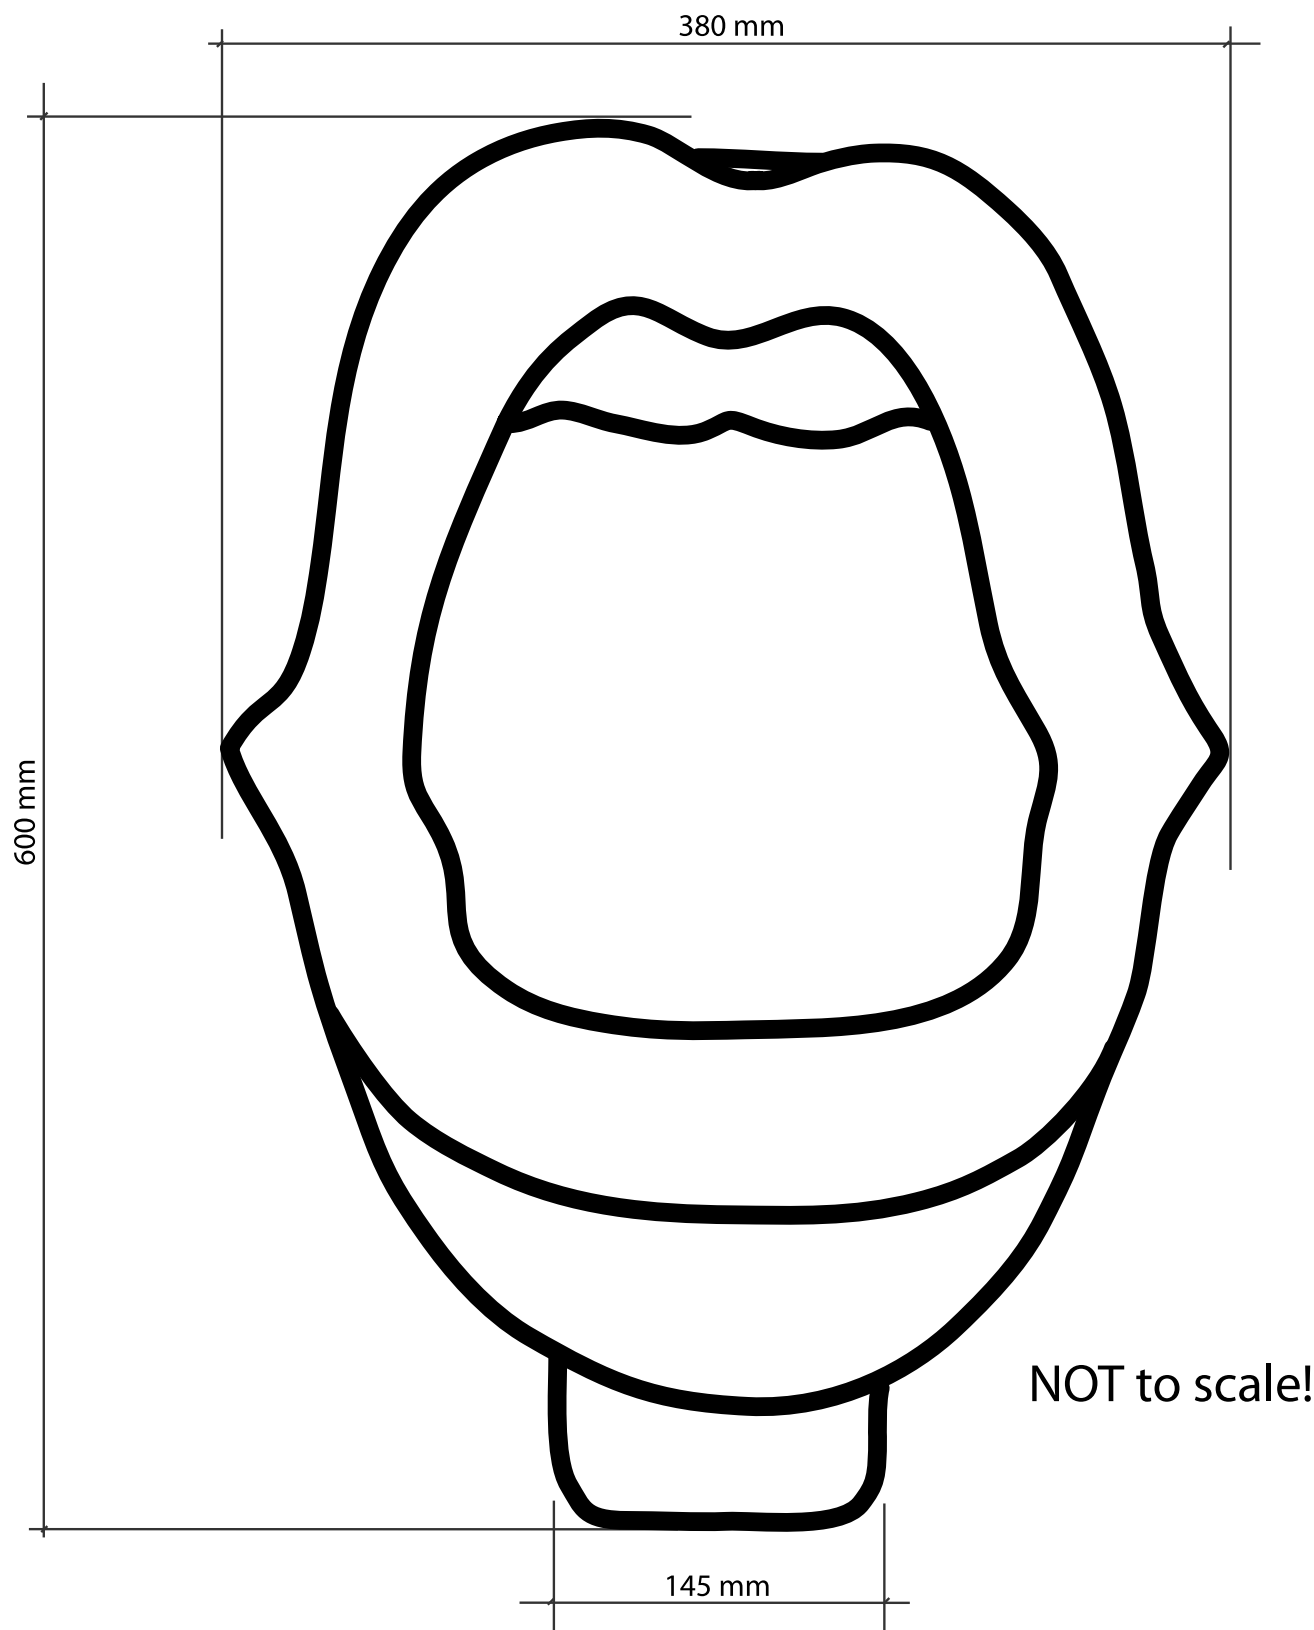

Kisses urinal back-inlet 380 x 415 x 600mm (b x d x h)

©2001 Bathroom Mania! design by Meike van Schijndel

All important measurements are given, general tolerances are +/- 2 mm unless otherwise specified. These measurements are based on a prototype of the 'Kisses' urinal, are not definite and might be subject to change.

Kisses urinal 380 x 415 x 600mm (b x d x h)

©2001 Bathroom Mania! design by Meike van Schijndel

All important measurements are given, general tolerances are +/- 2 mm unless otherwise specified. These measurements are based on a prototype of the 'Kisses' urinal, are not definite and might be subject to change.

Bathroom Mania!

Kisses urinal 380 x 415 x 600mm (b x d x h)

©2001 Bathroom Mania! design by Meike van Schijndel

All important measurements are given,
general tolerances are +/- 2 mm unless otherwise specified.
These measurements are based on a prototype of the 'Kisses' urinal,
are not definite and might be subject to change.