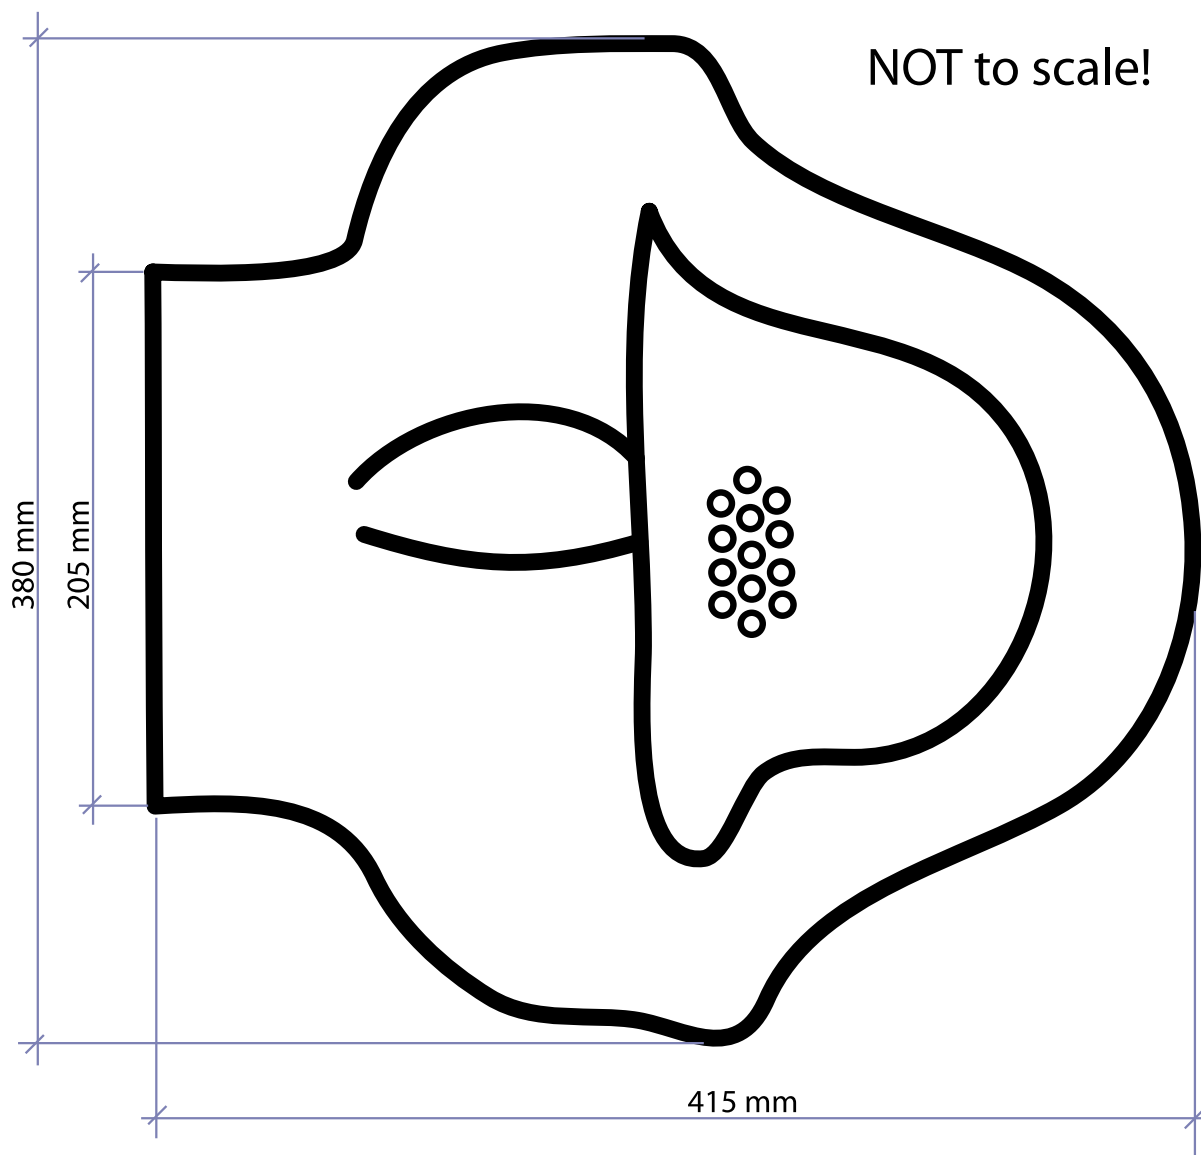

Kisses urinal back-inlet 380 x 415 x 600mm (b x d x h)

©2001 Bathroom Mania! design by Meike van Schijndel

All important measurements are given, general tolerances are +/- 2 mm unless otherwise specified. These measurements are based on a prototype of the 'Kisses' urinal, are not definite and might be subject to change.

Kisses urinal 380 x 415 x 600mm (b x d x h)

©2001 Bathroom Mania! design by Meike van Schijndel

All important measurements are given, general tolerances are +/- 2 mm unless otherwise specified. These measurements are based on a prototype of the 'Kisses' urinal, are not definite and might be subject to change.

Bathroom Mania!

Kisses urinal 380 x 415 x 600mm (b x d x h)

©2001 Bathroom Mania! design by Meike van Schijndel

All important measurements are given,
general tolerances are +/- 2 mm unless otherwise specified.
These measurements are based on a prototype of the 'Kisses' urinal,
are not definite and might be subject to change.