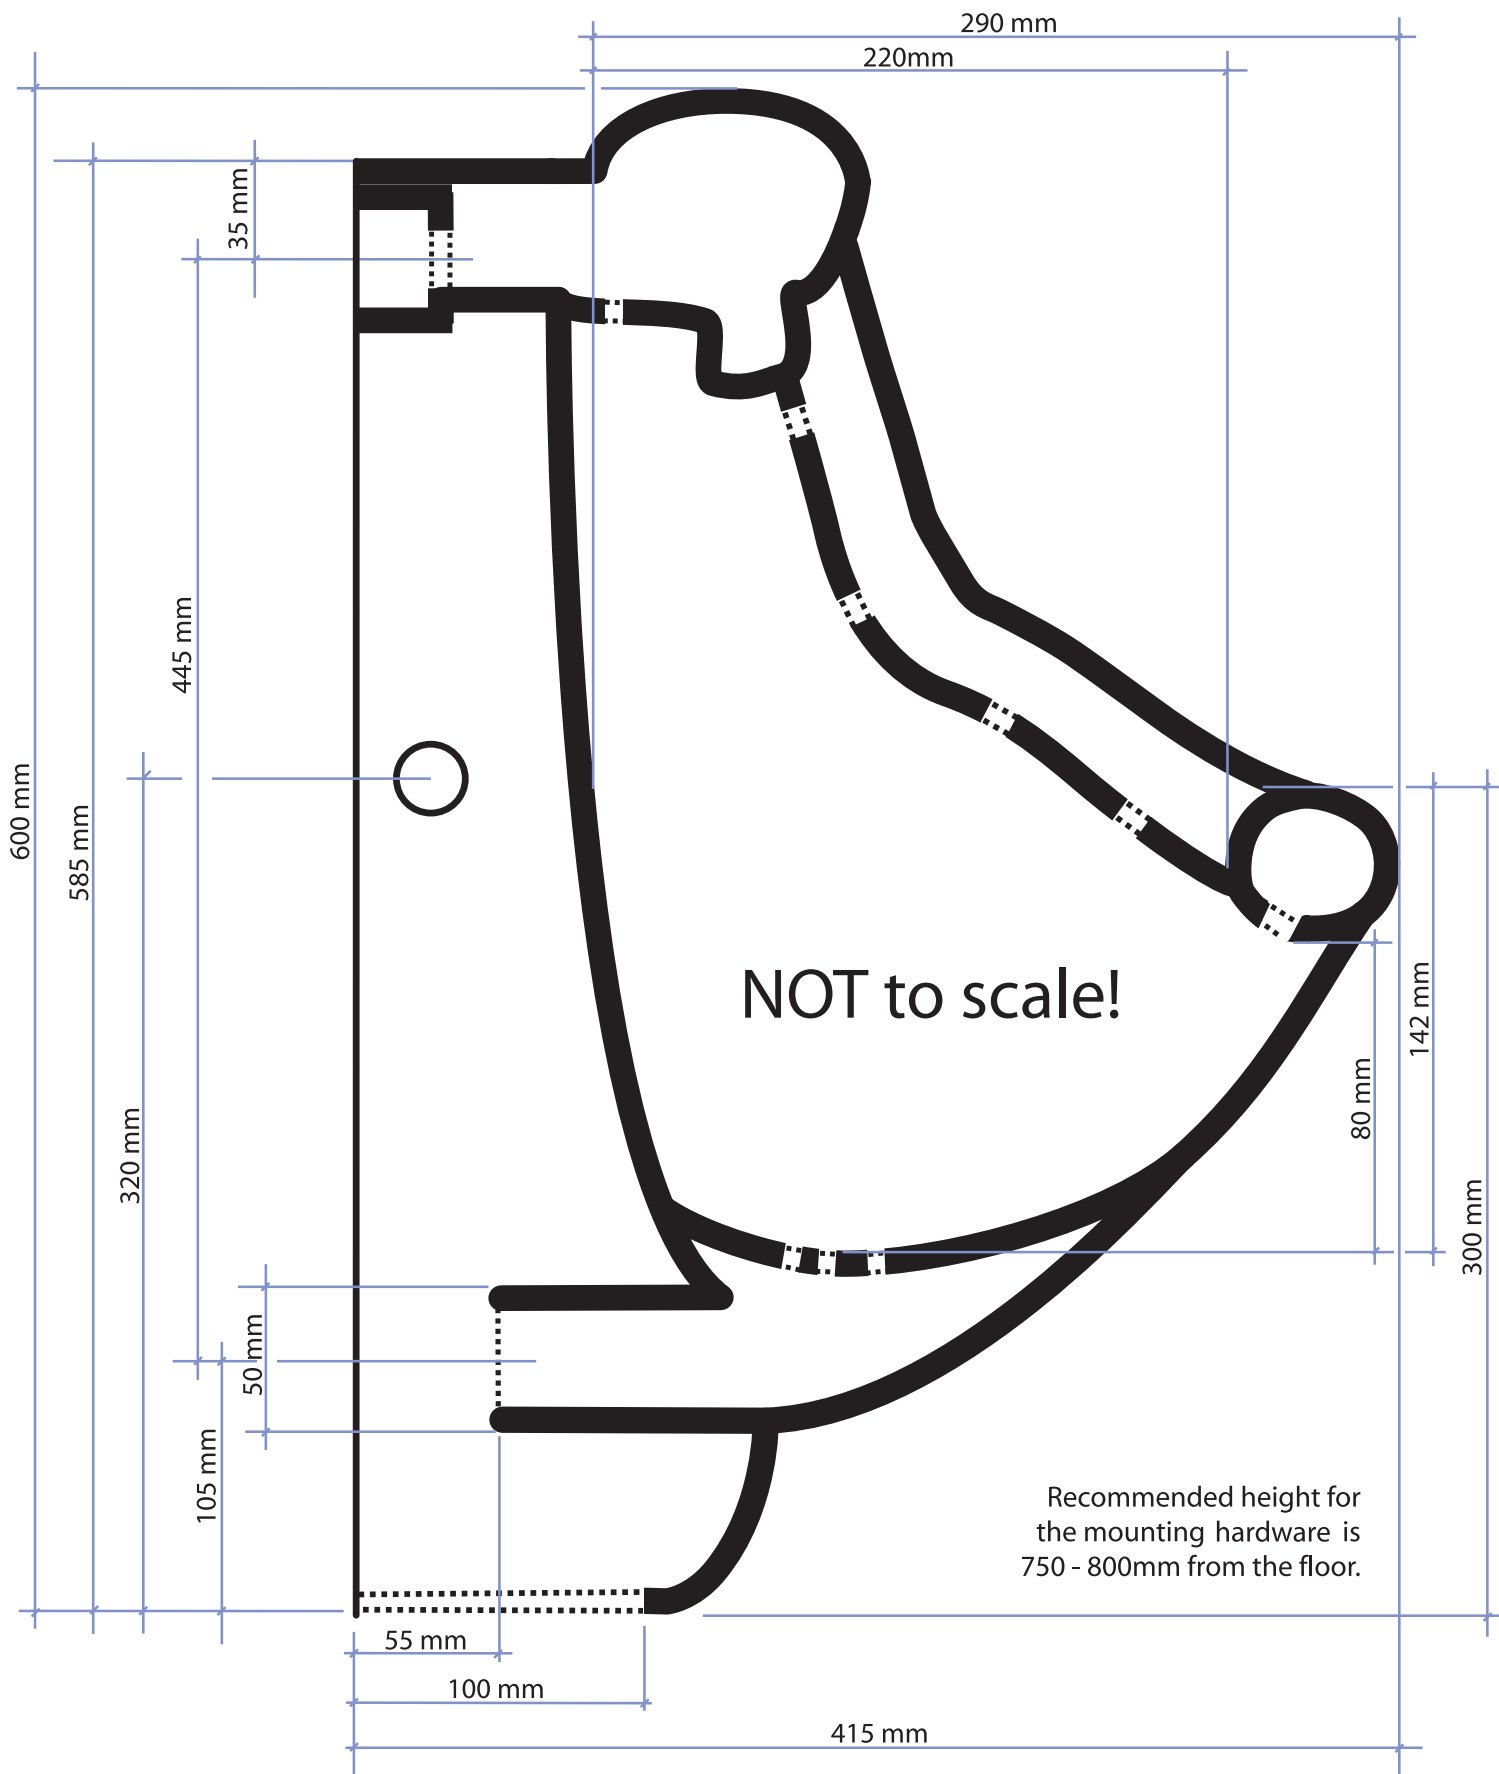

Kisses urinal back-inlet 380 x 415 x 600mm (b x d x h)

©2001 Bathroom Mania! design by Meike van Schijndel

All important measurements are given, general tolerances are +/- 2 mm unless otherwise specified. These measurements are based on a prototype of the 'Kisses' urinal, are not definite and might be subject to change.

Kisses urinal 380 x 415 x 600mm (b x d x h)

©2001 Bathroom Mania! design by Meike van Schijndel

All important measurements are given, general tolerances are +/- 2 mm unless otherwise specified. These measurements are based on a prototype of the 'Kisses' urinal, are not definite and might be subject to change.

Bathroom Mania!

Kisses urinal 380 x 415 x 600mm (b x d x h)

©2001 Bathroom Mania! design by Meike van Schijndel

All important measurements are given,
general tolerances are +/- 2 mm unless otherwise specified.
These measurements are based on a prototype of the 'Kisses' urinal,
are not definite and might be subject to change.