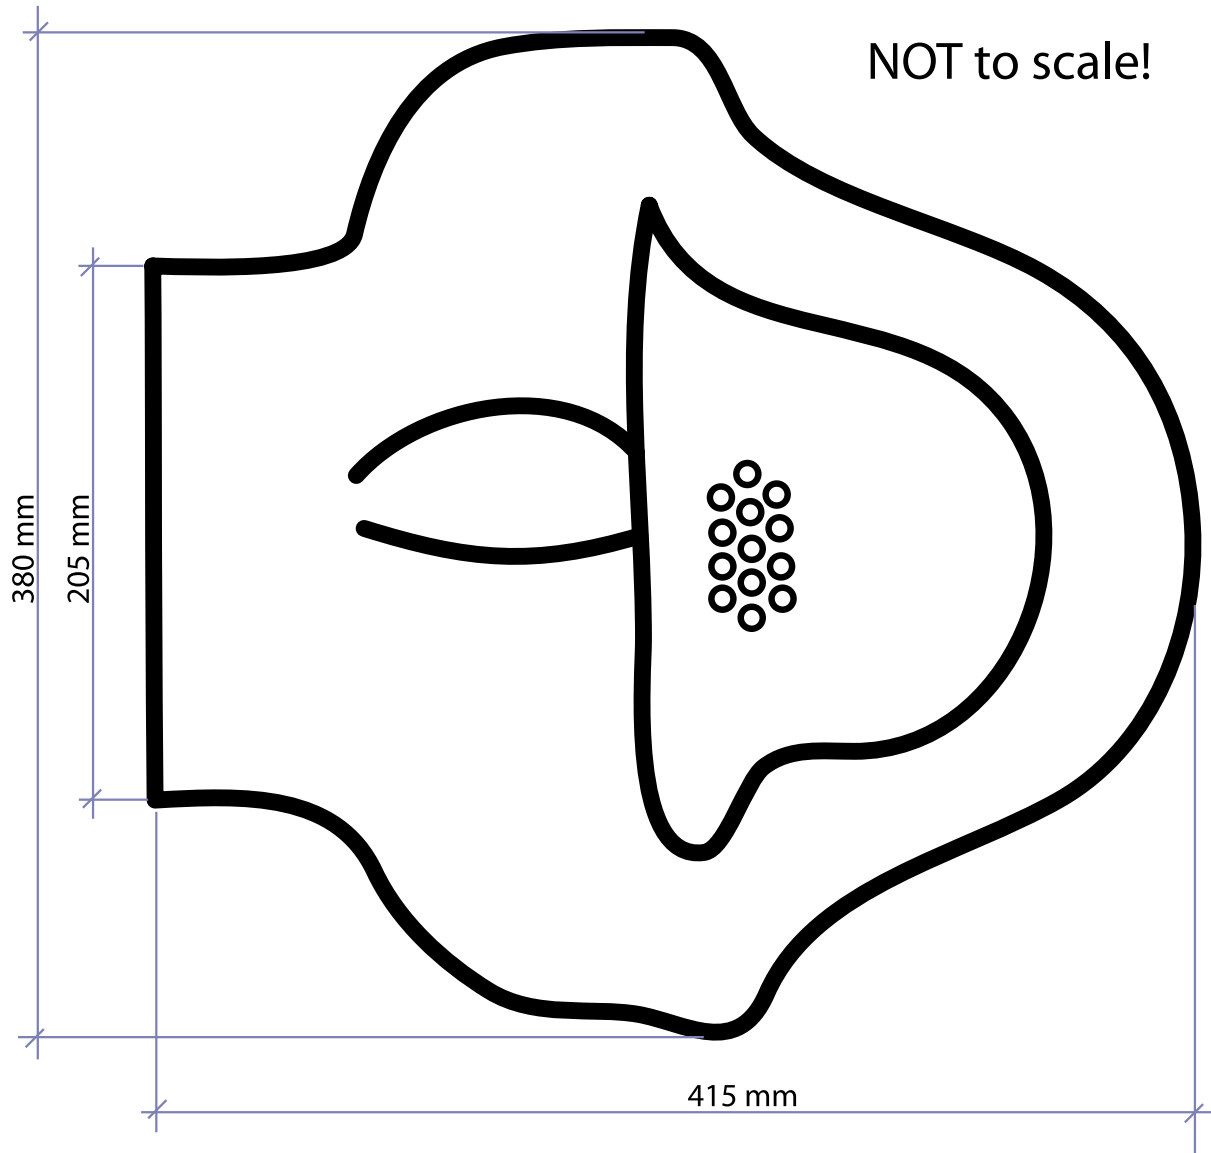

Kisses urinal 380 x 415 x 600mm (b x d x h)

©2001 Bathroom Mania! design by Meike van Schijndel

All important measurements are given,
general tolerances are +/- 2 mm unless otherwise specified.
These measurements are based on a prototype of the 'Kisses' urinal,
are not definite and might be subject to change.