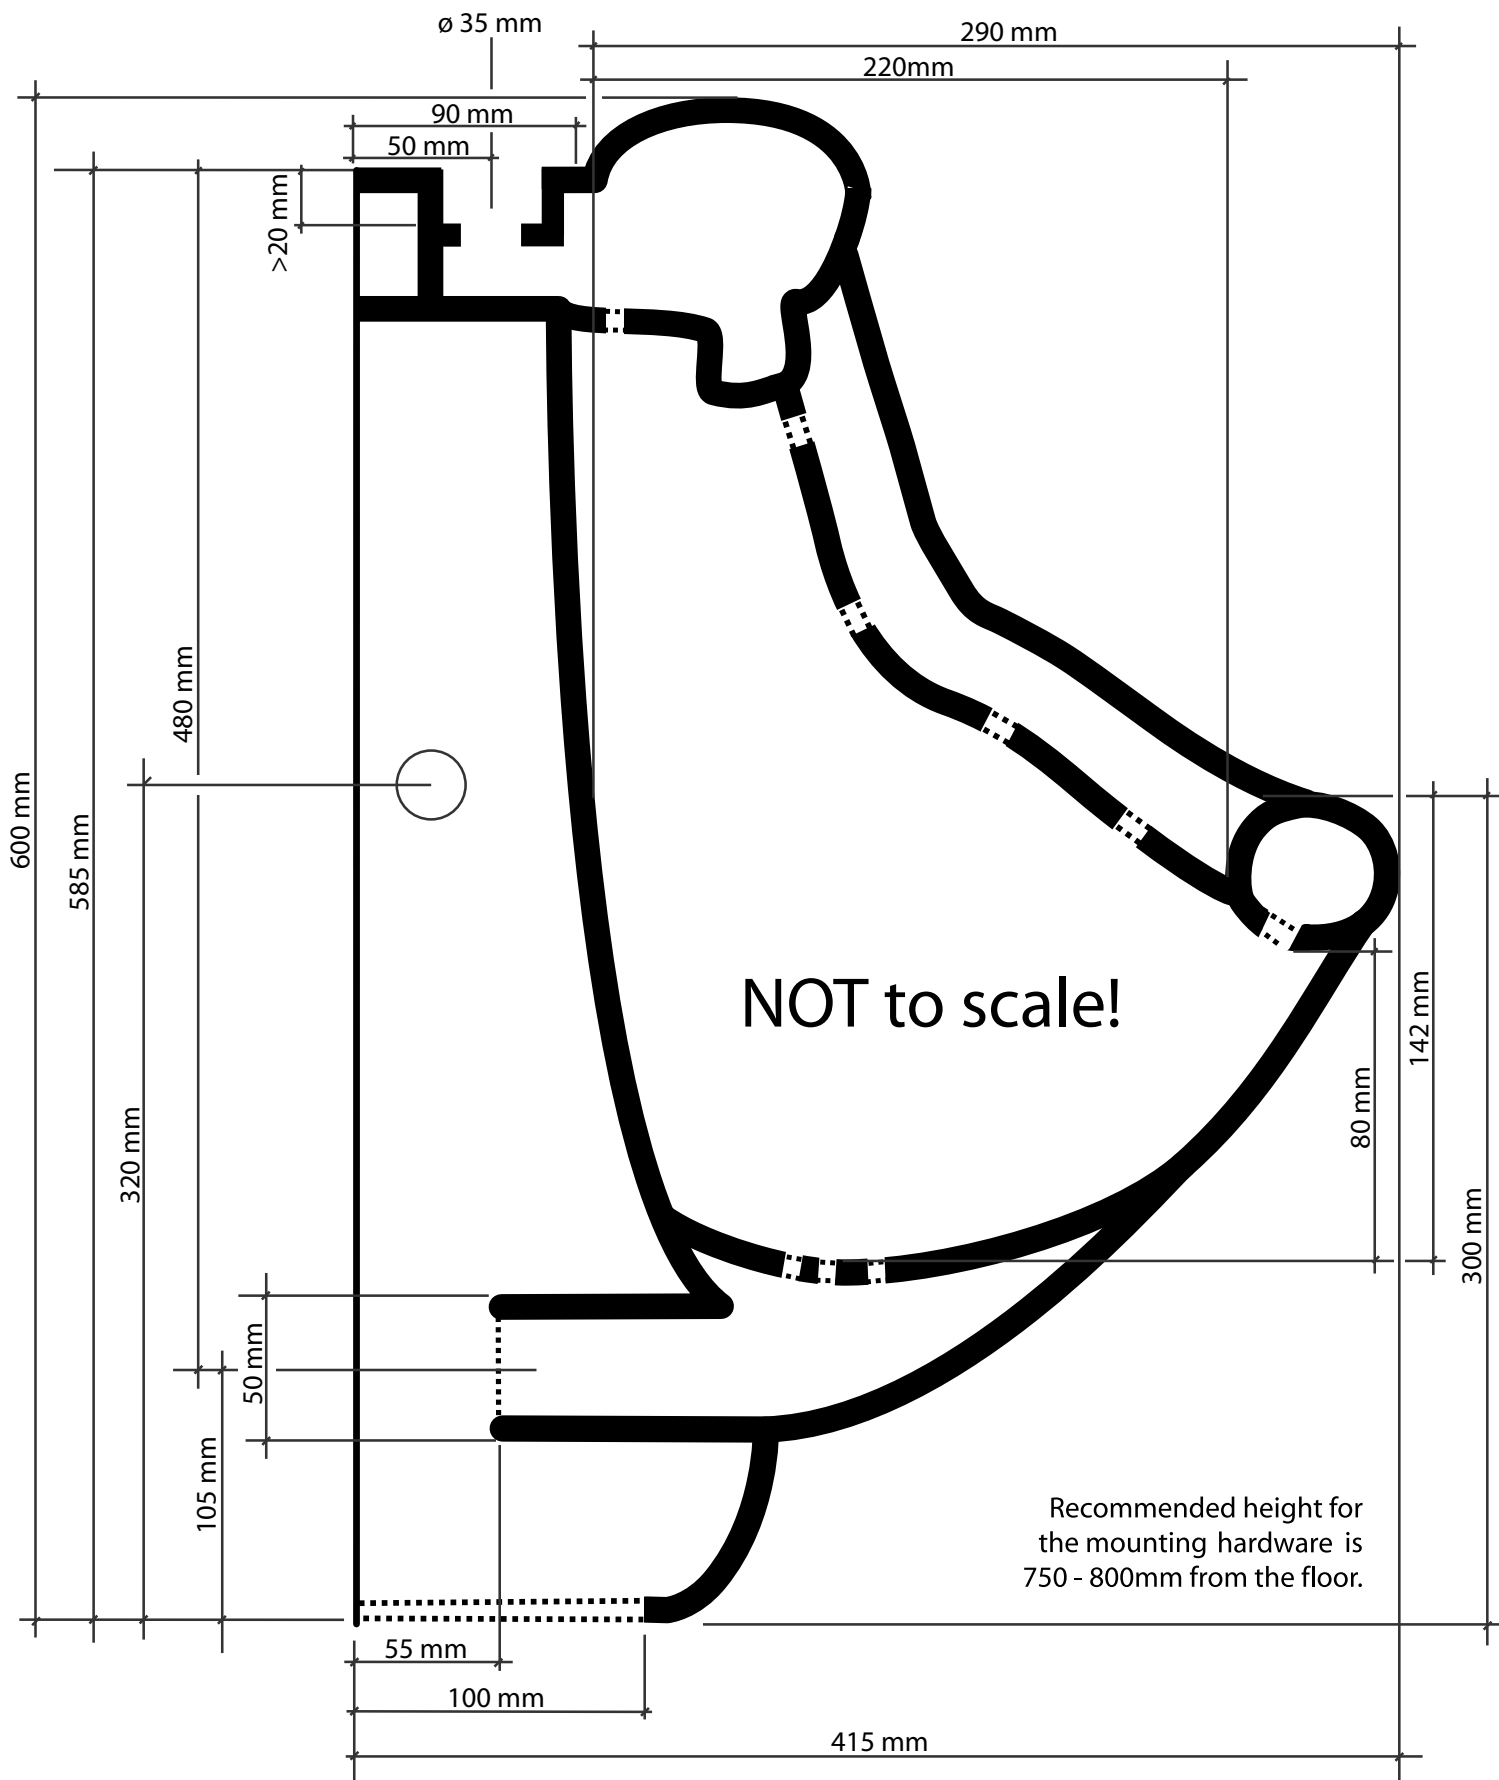

Kisses urinal top-inlet 380 x 415 x 600mm (b x d x h)

©2001 Bathroom Mania! design by Meike van Schijndel

All important measurements are given, general tolerances are +/- 2 mm unless otherwise specified. These measurements are based on a prototype of the 'Kisses' urinal, are not definite and might be subject to change.

Bathroom Mania!