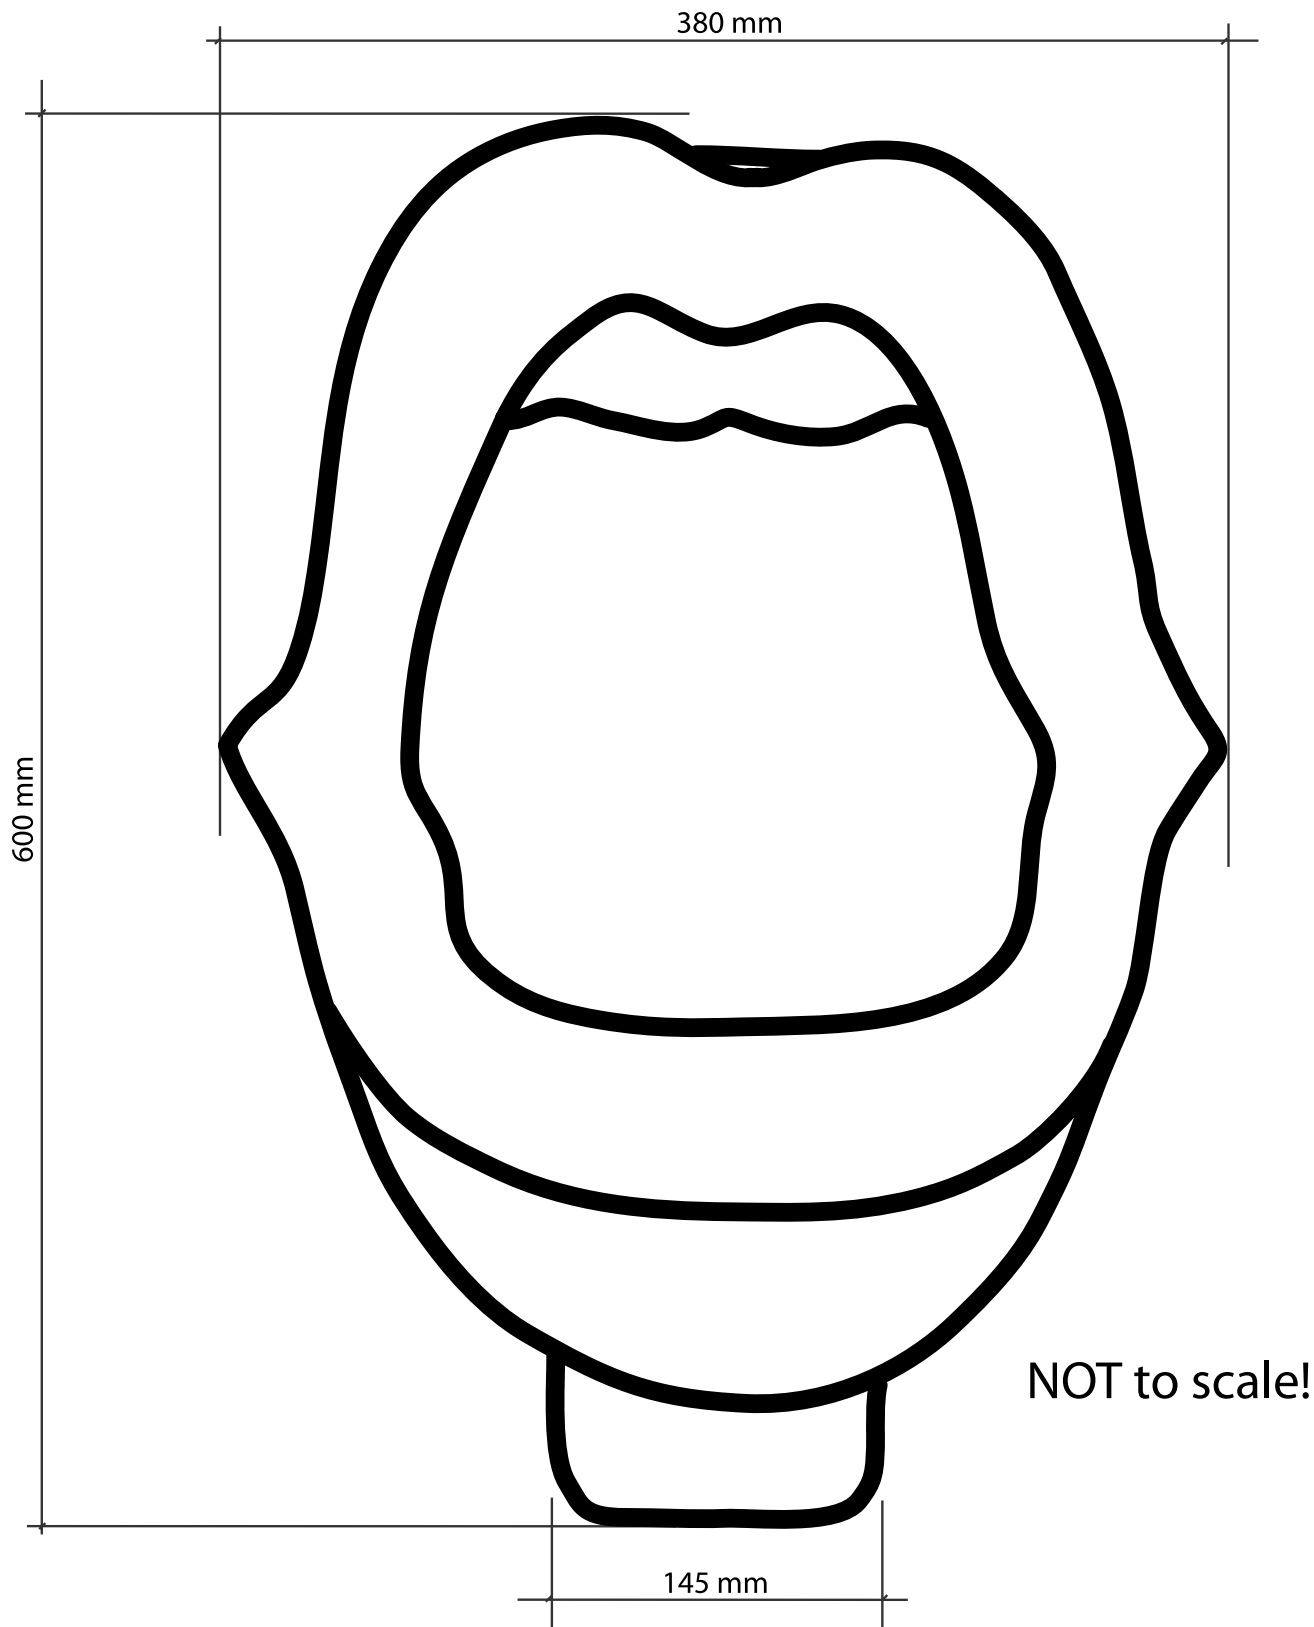

Kisses urinal 380 x 415 x 600mm (b x d x h)

©2001 Bathroom Mania! design by Meike van Schijndel

All important measurements are given, general tolerances are +/- 2 mm unless otherwise specified. These measurements are based on a prototype of the 'Kisses' urinal, are not definite and might be subject to change.

Bathroom Mania!