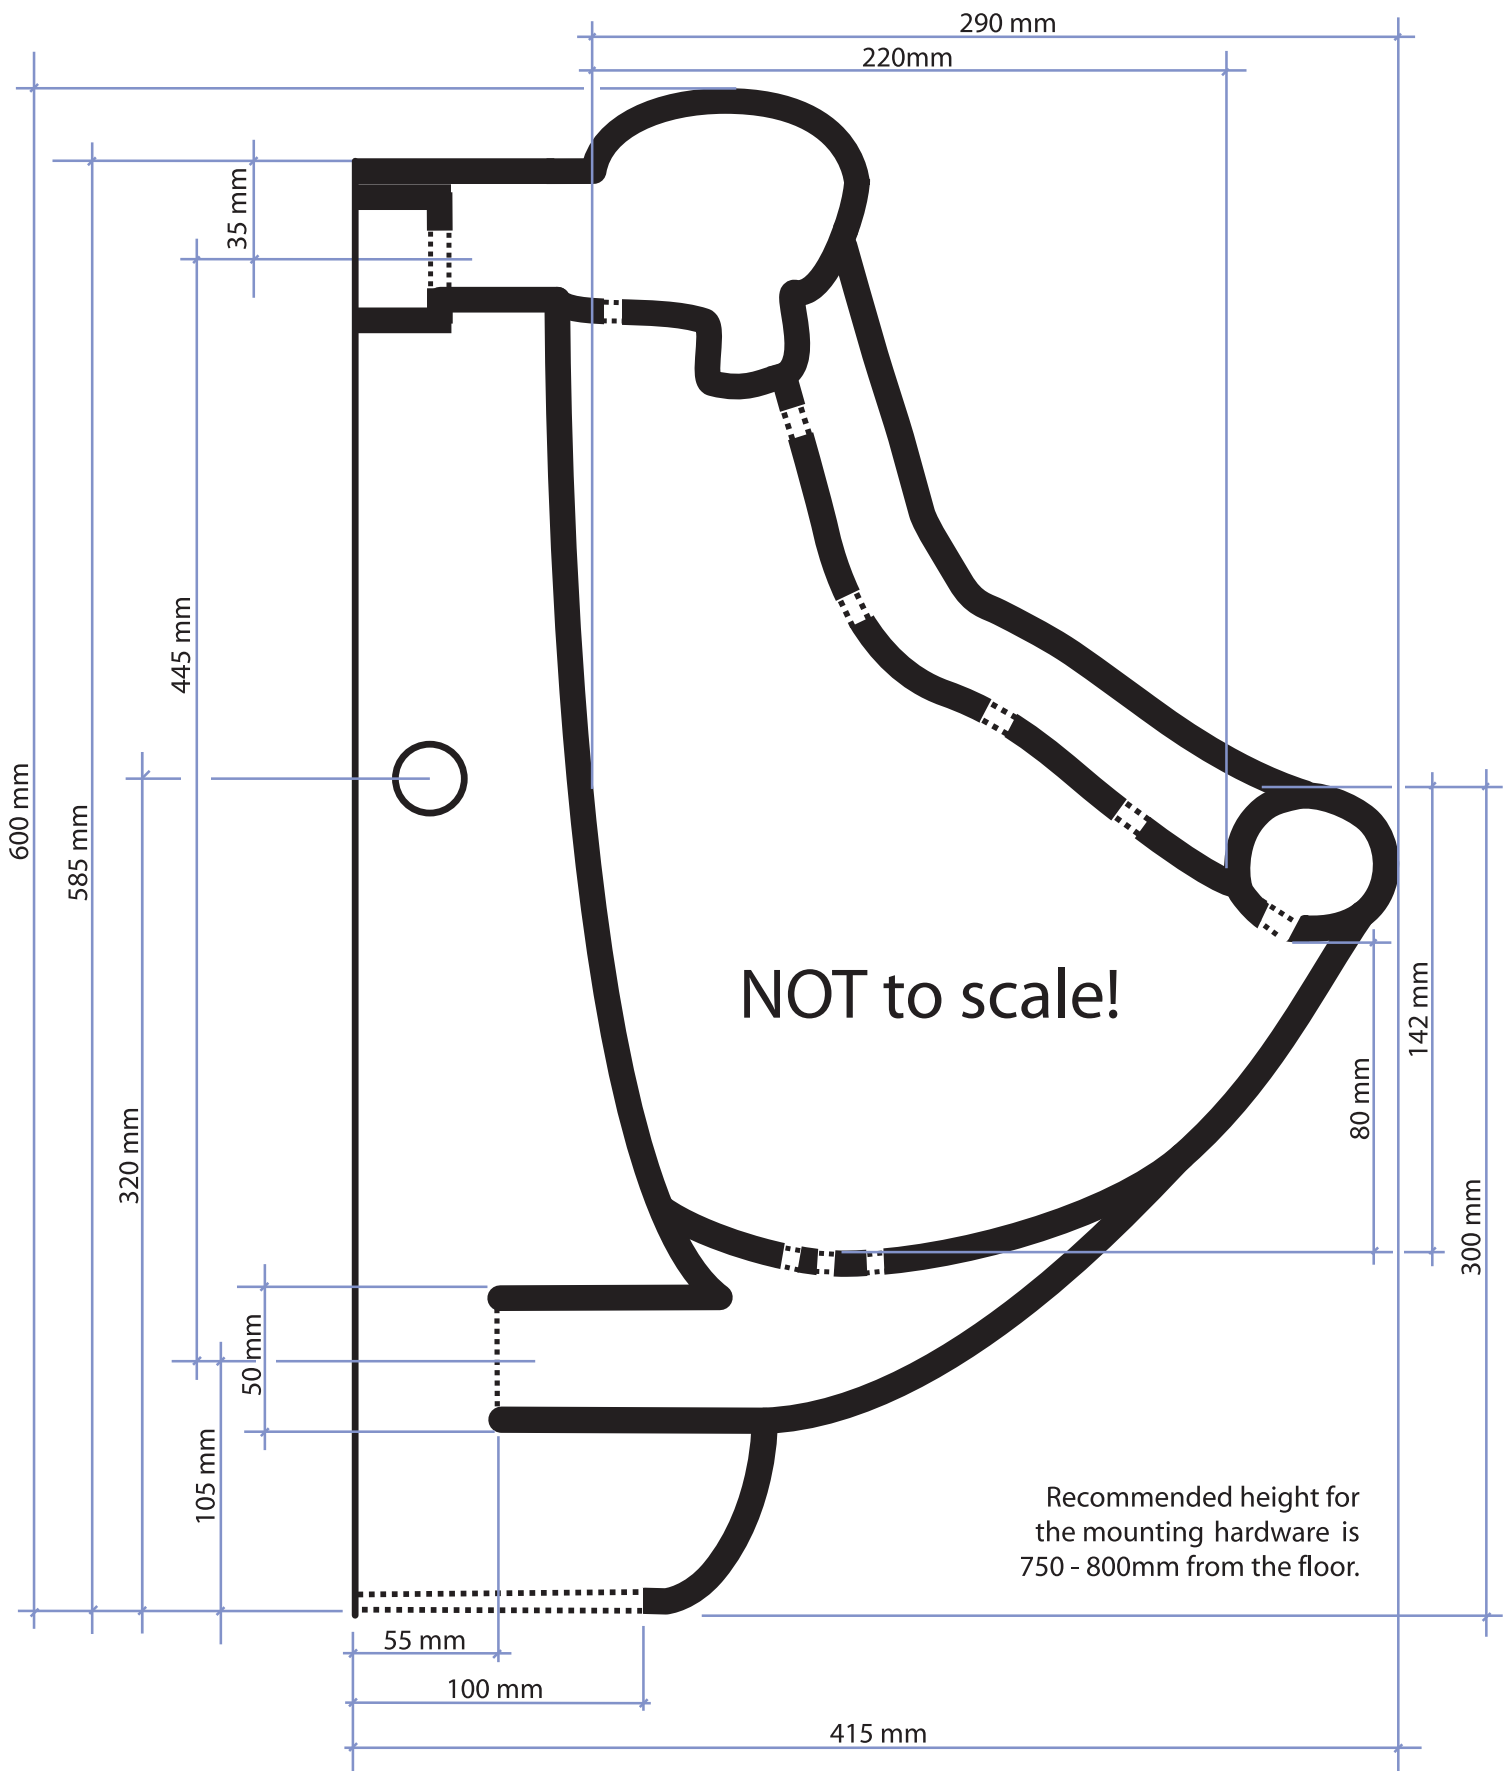

Kisses urinal back-inlet 380 x 415 x 600mm (b x d x h)

©2001 Bathroom Mania! design by Meike van Schijndel

All important measurements are given, general tolerances are +/- 2 mm unless otherwise specified. These measurements are based on a prototype of the 'Kisses' urinal, are not definite and might be subject to change.